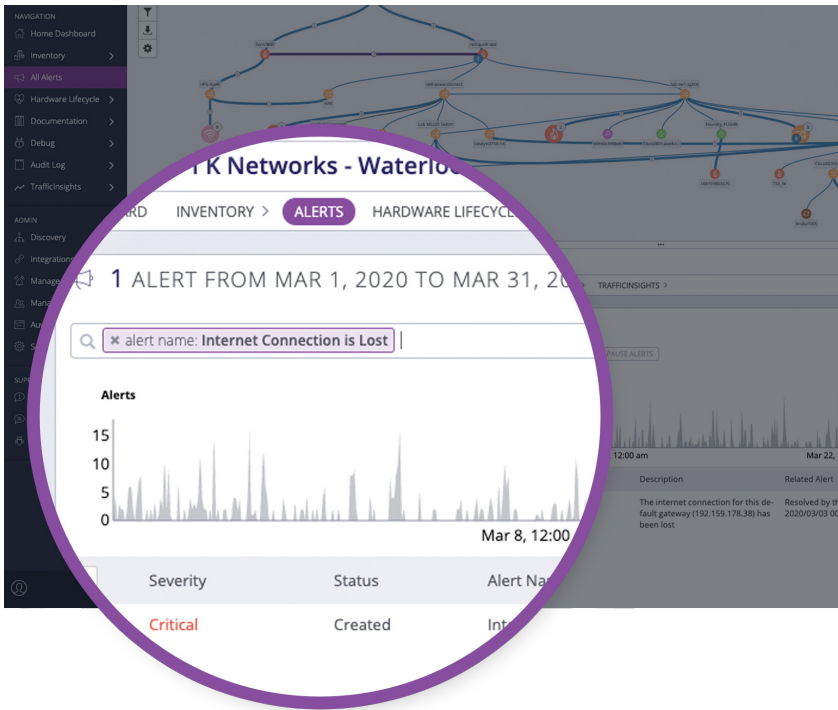

When networks run the world, **NETWORK MANAGEMENT IS EVERYTHING.**

Gain true network visibility and control with Auvik.

Real-time network mapping & inventory

Quickly discover & audit new networks. Then, stay in the loop—you'll always know exactly what's where, even as users & devices move.

Automated config backup & restore on network devices

Mitigate network risk with no manual effort.

Deep insights into network traffic & flows

Quickly solve network bottlenecks & spot potential security vulnerabilities.

“Auvik can be an absolute lifesaver. Having immediate visibility into what’s plugged in where has ended the days of wild goose hunting.”

Benjamin Rutter, The Logic Group

Automated network monitoring

See and solve issues—before they become big problems.

Secure remote access to network devices

Manage the network from anywhere you are.

Full visibility & powerful troubleshooting features

Empower team members at all levels to resolve problems hours faster.

Integrations with systems you use every day