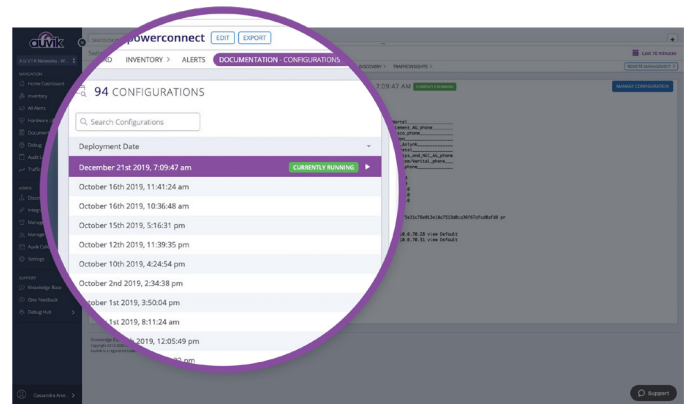

When networks run the world, **NETWORK MANAGEMENT IS EVERYTHING.**

Gain true network visibility and control with Auvik.

Real-time network mapping & inventory

Quickly discover & audit new networks. Then, stay in the loop—you'll always know exactly what's where, even as users & devices move.