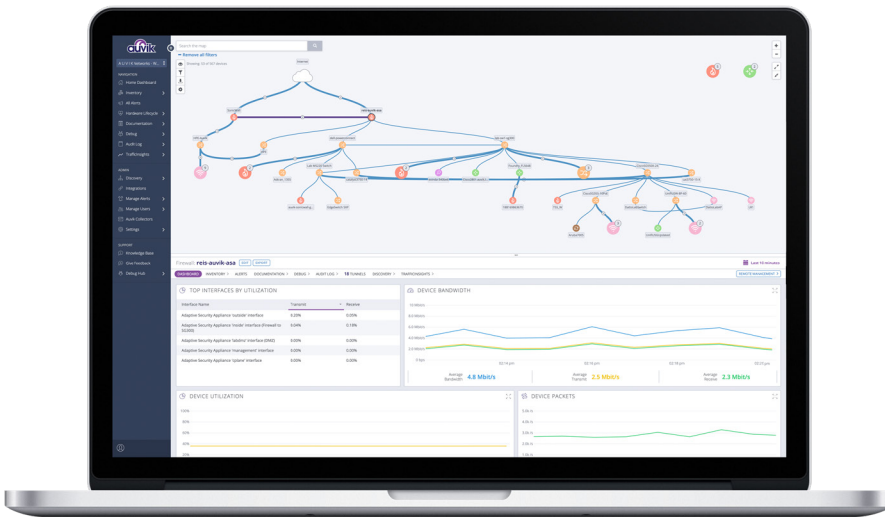

Fast & easy to install

Deploy a collector in minutes. No new hardware, no onerous configuration.

Vendor-neutral

Support for 15,000 devices from 700+ vendors—and growing.

Free support

Need help? We're always here. Call or email us as often as you need to.

"Having our Tier 1 techs understand how things are connected is valuable—and having more eyes on the network helps us be proactive."

Darrin Noel, Mann Packing Company