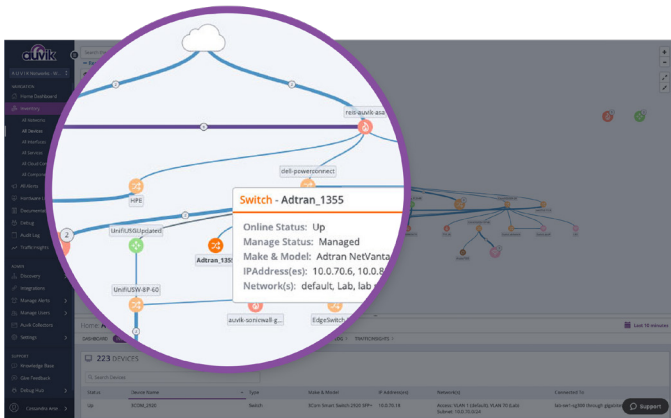

When networks run the world, **NETWORK MANAGEMENT IS EVERYTHING.**

Gain true network visibility and control with Auvik.

Real-time network mapping & inventory

Quickly discover & audit new networks. Then, stay in the loop—you'll always know exactly what's where, even as users & devices move.

Automated config backup & restore on network devices

Mitigate network risk with no manual effort.

Deep insights into network traffic & flows

Quickly solve network bottlenecks & spot potential security vulnerabilities.

“Auvik can be an absolute lifesaver. Having immediate visibility into what’s plugged in where has ended the days of wild goose hunting.”

Benjamin Rutter, The Logic Group

Automated network monitoring

See and solve issues—before they become big problems.