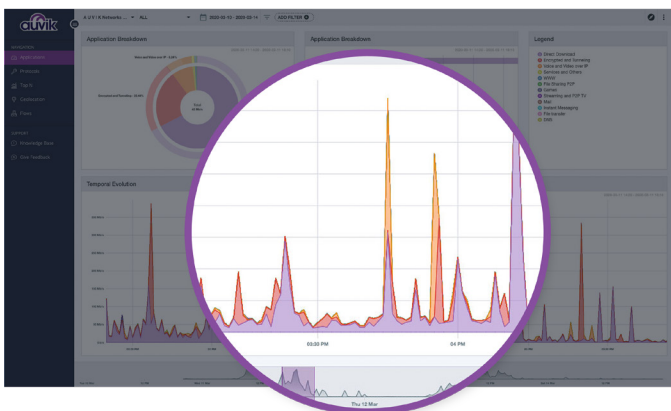

When networks run the world, **NETWORK MANAGEMENT IS EVERYTHING.**

Gain true network visibility and control with Auvik.

Real-time network mapping & inventory

Quickly discover & audit new networks. Then, stay in the loop—you'll always know exactly what's where, even as users & devices move.

Automated config backup & restore on network devices

Mitigate network risk with no manual effort.

Deep insights into network traffic & flows

Quickly solve network bottlenecks & spot potential security vulnerabilities.

“Auvik can be an absolute lifesaver. Having immediate visibility into what’s plugged in where has ended the days of wild goose hunting.”

Benjamin Rutter, The Logic Group

Automated network monitoring

See and solve issues—before they become big problems.